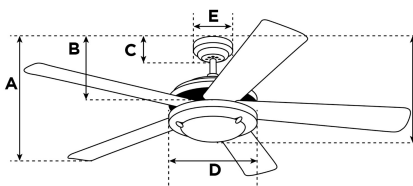

Item Number 7827040

Techno Ceiling Fan

132 cm Titanium Finish Titanium Blades Includes Light Kit with Opal Frosted Glass

Specifications

Size	132 cm
Blades.....	ABS Blades (Titanium)
Blade Pitch.....	13°
Approved Location.....	Indoor
Suggested Room Size.....	Great Room (up to 25 m ²)
Down Rod.....	10 cm
Installation.....	Down Rod Only
Max. Ceiling Angle.....	N/A
Lead Wire.....	15 cm
Light Bulb Usage.....	Includes 10 Watt Integrated LED
Control	Remote Control Included
Motor Finish.....	Titanium
Motor Material	Silicon Steel Motor 153mm x 17mm
Reverse Airflow.....	Yes
Noise Level.....	52 db(A)
Capacitor	Single
Weight net/gross.....	6,5 / 7,5 kg
Box Dimensions.....	22,8 x 26 x 58,5 cm
EAN Code.....	4895105608765

Warranty

Ceiling fans backed by our extended Warranty have a 10 year motor warranty and a 2-year warranty on all other parts.

A. Top of Canopy to Bottom of Blades	23,6 cm
B. Top of Canopy to Bottom of Switch House	28 cm
C. Top of Canopy to Bottom of Canopy	5 cm
D. Width of Motor Housing.....	21 cm
E. Width of Canopy.....	15,5 cm
F. Top of Canopy to Bottom of Glass	32 cm