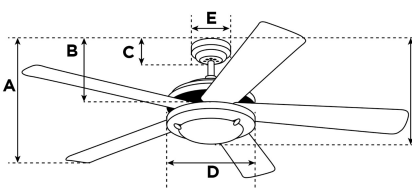

Item Number 7207340

Contempra Trio Ceiling Fan

90 cm Brushed Nickel Finish Reversible Blades
(Rosewood/Beech) Includes Light Kit with Frosted Glass

Specifications

Size	90 cm
Blades.....	Reversible MDF Blades (Rosewood/Beech)
Blade Pitch.....	12°
Approved Location.....	Indoor
Suggested Room Size.....	For rooms up to 10 m ²
Down Rod.....	N/A
Installation.....	Hugger
Max. Ceiling Angle.....	N/A
Lead Wire.....	30 cm
Light Bulb Usage.....	Use (3) E27 Base Lamps, 60 Watt Maximum (not included)
Control	Wall Control Adaptable
Motor Finish.....	Brushed Nickel
Motor Material	Cold Rolled Steel Motor 145mm x 12mm
Reverse Airflow.....	Yes
Noise Level.....	48 db(A)
Capacitor	Dual
Weight net/gross.....	5,6 / 6,5 kg
Box Dimensions.....	43,5 x 28,5 x 23,5 cm
EAN Code.....	4895105609625

Reversible Beech
Finish Blades

Energy Information

Voltage (Hz).....	230V / 50Hz
Airflow Efficiency.....	2 m ³ /Min/W
Electricity Use (excludes lights)	37 Watt
Airflow.....	86 m ³ /Min
Max rpm	236
Electricity consumption/year..	11.6 kWh

Warranty

Ceiling fans backed by our extended Warranty have a 10 year motor warranty and a 2-year warranty on all other parts.

A. Top of Canopy to Bottom of Blades	16,5 cm
B. Top of Canopy to Bottom of Switch House	19 cm
C. Top of Canopy to Bottom of Canopy	N/A
D. Width of Motor Housing.....	26,2 cm
E. Width of Canopy.....	N/A
F. Top of Canopy to Bottom of Glass	34 cm