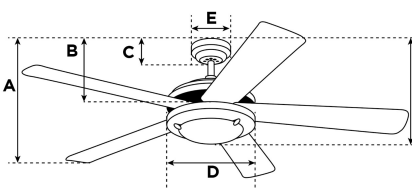

Item Number 7205240

Alloy Ceiling Fan

132 cm Brushed Nickel Finish Reversible Blades
(Beech/Graphite) Includes Light Kit with Opal Frosted Glass

Specifications

Size	132 cm
Blades.....	Reversible Plywood Blades (Beech/Graphite)
Blade Pitch.....	13°
Approved Location.....	Indoor
Suggested Room Size.....	For rooms up to 36 m²
Down Rod.....	N/A
Installation.....	Down Rod Only
Max. Ceiling Angle.....	18°
Lead Wire.....	15 cm
Light Bulb Usage.....	Use (2) E27 Base Lamps, 40 Watt Maximum (not included)
Control	Remote/Wall Control Adaptable
Motor Finish.....	Brushed Nickel
Motor Material	Cold Rolled Steel Motor 153mm x 17mm
Reverse Airflow.....	Yes
Noise Level.....	49 db(A)
Capacitor	Dual
Weight net/gross.....	5,7 / 6,5 kg
Box Dimensions.....	59,5 x 30,6 x 25,5 cm
EAN Code.....	4895105609540

Warranty

Ceiling fans backed by our extended Warranty have a 10 year motor warranty and a 2-year warranty on all other parts.

A. Top of Canopy to Bottom of Blades	23 cm
B. Top of Canopy to Bottom of Switch House	N/A
C. Top of Canopy to Bottom of Canopy	6,2 cm
D. Width of Motor Housing.....	18 cm
E. Width of Canopy.....	13 cm
F. Top of Canopy to Bottom of Glass	33,5 cm