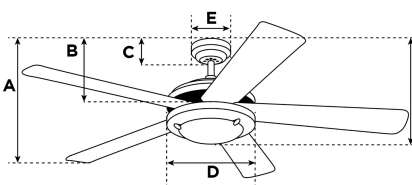

Item Number 7203940

Techno II Ceiling Fan

182 cm Titanium Finish Titanium ABS Blades Includes LED Light Kit with Opal Frosted Glass

Specifications

Size	182 cm
Blades.....	ABS Blades (Titanium)
Blade Pitch.....	12°
Approved Location.....	Indoor
Suggested Room Size.....	For rooms up to 36 m²
Down Rod.....	N/A
Installation.....	Down Rod Only
Max. Ceiling Angle.....	N/A
Lead Wire.....	15 cm
Light Bulb Usage.....	Includes 17 Watt Integrated LED
Control	Remote Control Included
Motor Finish.....	Titanium
Motor Material	165 DC Motor
Reverse Airflow.....	Yes
Noise Level.....	51 db(A)
Capacitor	N/A
Weight net/gross.....	7,9 / 8,8 kg
Box Dimensions.....	84,5 x 25 x 25,3 cm
EAN Code.....	4895105609533

Warranty

Ceiling fans backed by our extended Warranty have a 10 year motor warranty and a 2-year warranty on all other parts.

A. Top of Canopy to Bottom of Blades	28 cm
B. Top of Canopy to Bottom of Switch House	29,7 cm
C. Top of Canopy to Bottom of Canopy	6,5 cm
D. Width of Motor Housing.....	27 cm
E. Width of Canopy.....	13 cm
F. Top of Canopy to Bottom of Glass	34 cm