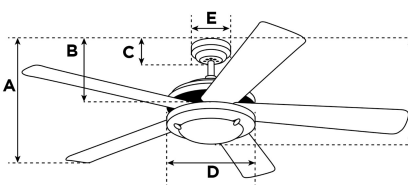

Item Number 7242040

Colosseum Ceiling Fan

90 cm White Finish Reversible Blades (White/Light Maple) Includes LED Light Kit with Opal Frosted Glass

Specifications

Size.....	90 cm
Blades.....	Reversible MDF Blades (White/Light Maple)
Blade Pitch.....	12°
Approved Location.....	Indoor
Suggested Room Size.....	Small Room (up to 10 m²)
Down Rod.....	10 cm
Installation.....	Dual Mounting
Max. Ceiling Angle.....	N/A
Lead Wire.....	15 cm
Light Bulb Usage.....	Includes 17 Watt Dimmable Integrated LED
Control	Remote Control Included
Motor Finish.....	White
Motor Material	Silicon Steel Motor 153mm x 10mm
Reverse Airflow.....	Yes
Noise Level.....	48 db(A)
Capacitor	Dual
Weight net/gross.....	5,2 / 5,9 kg
Box Dimensions.....	25 x 23 x 41 cm
EAN Code.....	4895105608895

Reversible Light Maple Finish Blades

Energy Information

Voltage (Hz).....	230V / 50Hz
Airflow Efficiency.....	2 m³/Min/W
Electricity Use (excludes lights)	42 Watt
Airflow.....	96 m³/Min
Max rpm	259
Electricity consumption/year..	13.4 kWh

Warranty

Ceiling fans backed by our extended Warranty have a 10 year motor warranty and a 2-year warranty on all other parts.

A. Top of Canopy to Bottom of Blades	25,5 cm
B. Top of Canopy to Bottom of Switch House	30 cm
C. Top of Canopy to Bottom of Canopy	6,2 cm
D. Width of Motor Housing.....	18,8 cm
E. Width of Canopy.....	13 cm
F. Top of Canopy to Bottom of Glass	37,5 cm