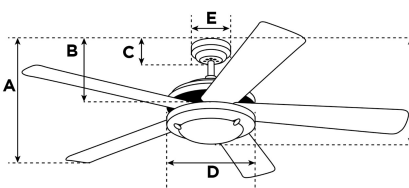

Item Number 7247140

Quince Ceiling Fan

60 cm White Finish Reversible Blades (White/Beech)
Includes Light Kit with Opal Frosted Glass

Specifications

Size	60 cm
Blades.....	Reversible MDF Blades (White/Beech)
Blade Pitch.....	18°
Approved Location.....	Indoor
Suggested Room Size.....	Small Room (up to 10 m²)
Down Rod.....	10 cm
Installation.....	Down Rod Only
Max. Ceiling Angle.....	18°
Lead Wire.....	15 cm
Light Bulb Usage.....	Use (2) E14 Base Lamps, 40 Watt Maximum (not included)
Control	Remote/Wall Control Adaptable
Motor Finish.....	White
Motor Material	Silicon Steel Motor 153mm x 10mm
Reverse Airflow.....	Yes
Noise Level.....	44 db(A)
Capacitor	Dual
Weight net/gross.....	5,3 / 6,1 kg
Box Dimensions.....	28,5 x 27,5 x 37 cm
EAN Code.....	4895105608888

Reversible Beech
Finish Blades

Energy Information

Voltage (Hz).....	230V / 50Hz
Airflow Efficiency.....	3 m³/Min/W
Electricity Use (excludes lights)	32 Watt
Airflow.....	79 m³/Min
Max rpm	285
Electricity consumption/year..	10.2 kWh

Warranty

Ceiling fans backed by our extended Warranty have a 10 year motor warranty and a 2-year warranty on all other parts.

A. Top of Canopy to Bottom of Blades	22 cm
B. Top of Canopy to Bottom of Switch House	27,5 cm
C. Top of Canopy to Bottom of Canopy	6,2 cm
D. Width of Motor Housing.....	17,2 cm
E. Width of Canopy.....	13 cm
F. Top of Canopy to Bottom of Glass	33 cm