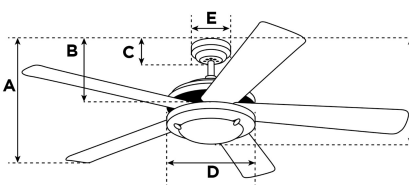

Item Number 7214040

Bendan Ceiling Fan

132 cm White Finish White Blades Includes Light Kit with Opal Frosted Glass

Specifications

Size	132 cm
Blades.....	Plywood Blades (White)
Blade Pitch.....	12°
Approved Location.....	Indoor
Suggested Room Size.....	Great Room (up to 25 m ²)
Down Rod.....	10 cm
Installation.....	Down Rod Only
Max. Ceiling Angle.....	18°
Lead Wire.....	15 cm
Light Bulb Usage.....	Includes (1) R7s Base Halogen Lamp, 80 Watt
Control	Remote Control Included
Motor Finish.....	White
Motor Material	Silicon Steel Motor 153mm x 15mm
Reverse Airflow.....	Yes
Noise Level.....	50 db(A)
Capacitor	Dual
Weight net/gross.....	7,6 / 8,7 kg
Box Dimensions.....	22,3 x 32,5 x 59,5 cm
EAN Code.....	4895105608833

Warranty

Ceiling fans backed by our extended Warranty have a 10 year motor warranty and a 2-year warranty on all other parts.

A. Top of Canopy to Bottom of Blades	29 cm
B. Top of Canopy to Bottom of Switch House	N/A
C. Top of Canopy to Bottom of Canopy	6,2 cm
D. Width of Motor Housing.....	26 cm
E. Width of Canopy.....	13 cm
F. Top of Canopy to Bottom of Glass	36 cm